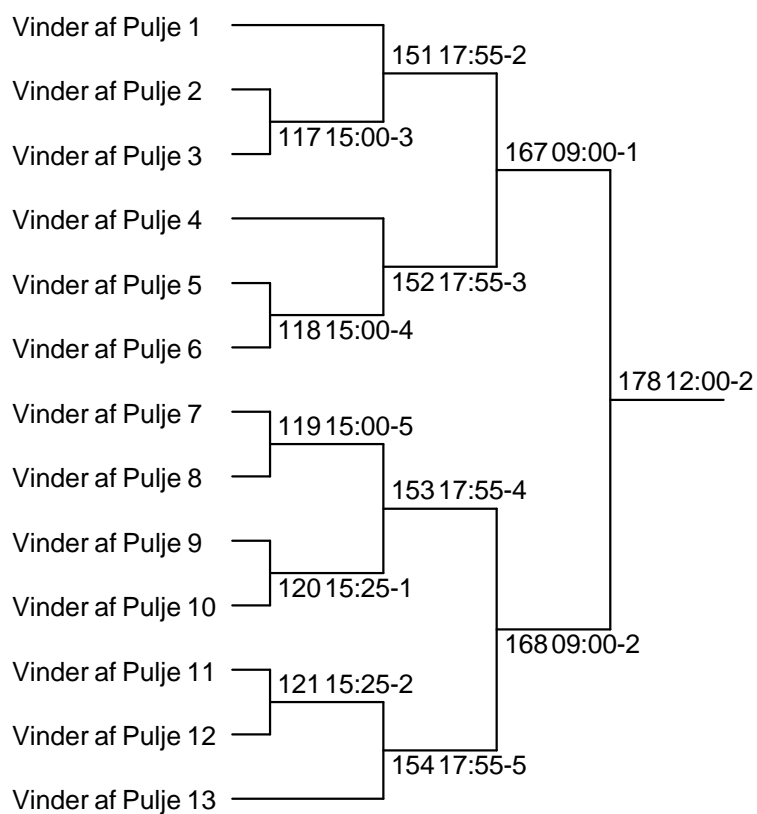

Ringsted I.F. Badminton

Herresingle U13 E Pulje 12

34 Oliver Grønne	Lyngby	34-35 12 09:25-2
		34-36 40 10:15-10
35 Daniel Straube	Hvidovre BC	35-36 68 11:30-8
* 36 Anders Antonsen	Aarhus AB	

Herresingle U13 E Pulje 13

37 David Kim Kristensen	Vendsyssel BK	37-38 13 09:25-3
		37-39 41 10:40-1
38 Mathias Estrup	Værløse	38-39 69 11:30-9
* 39 Patrick Bjerregaard	Odense OBK	

Herresingle U13 E Puljevinder Finale