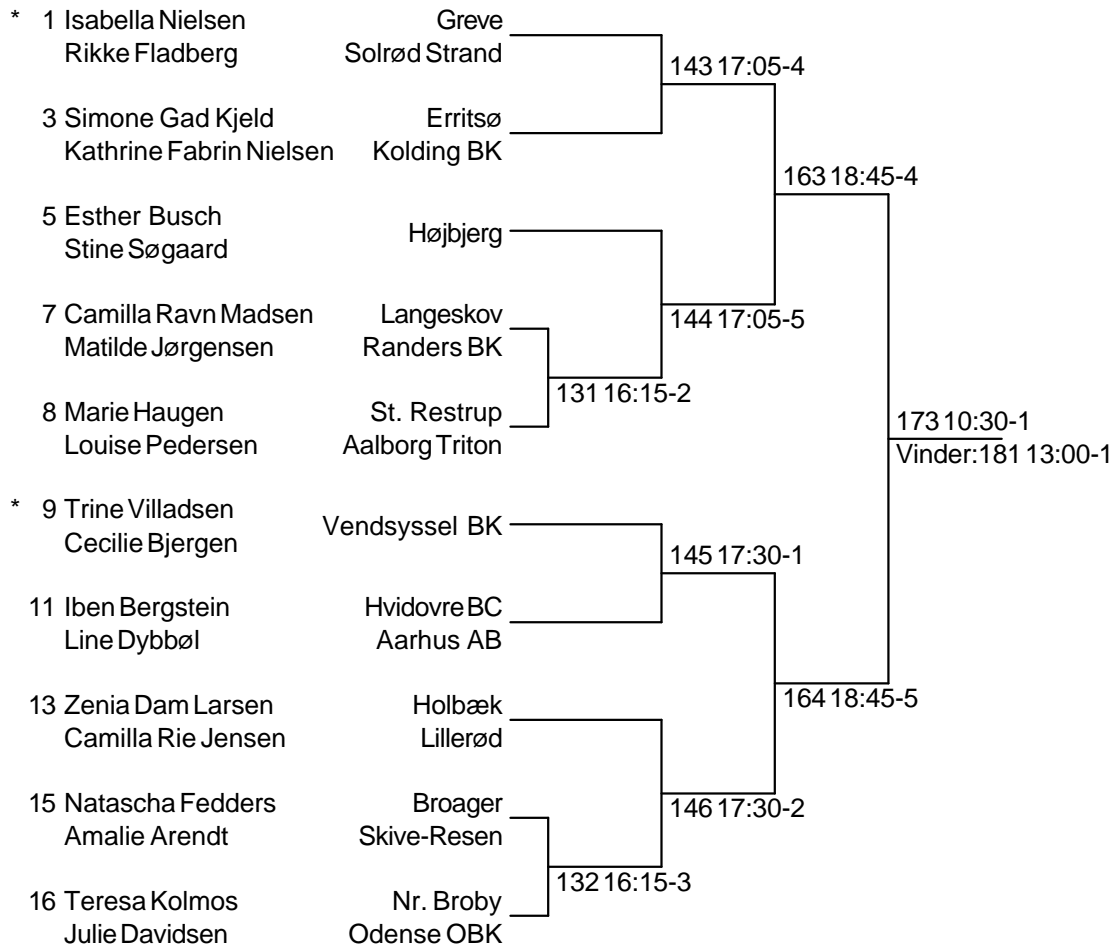

Ringsted I.F. Badminton

Damedouble U13 E 1/3