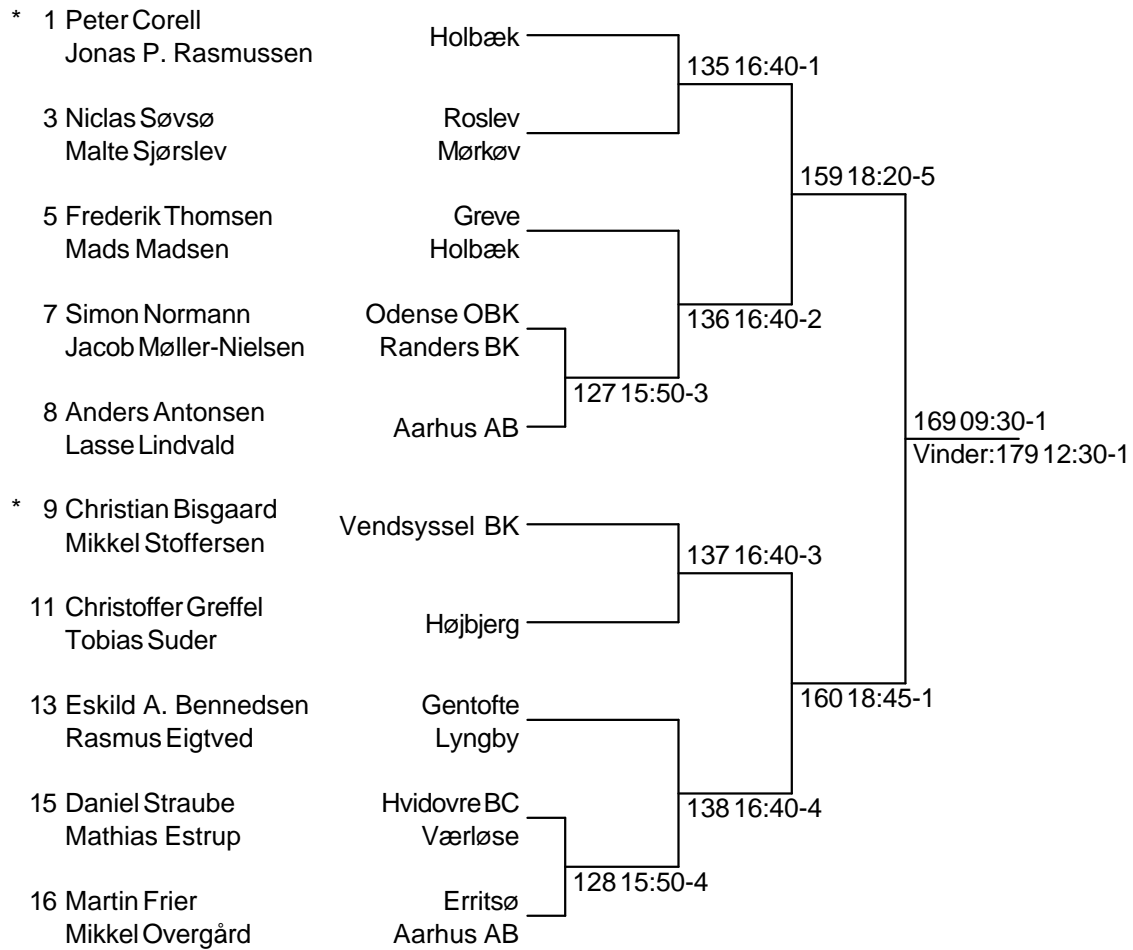

Ringsted I.F. Badminton

Herredouble U13 E 1/3